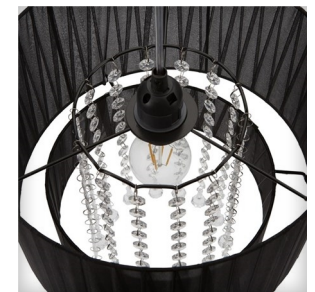

10.012.23

Pendant light

chandelier bright bucks 6000.151

This contemporary pendant lamp is suitable for ambient lighting in your living room, for example above your dining table or sitting area. It is a classic chandelier with black organza shade. The bright synthetic drops give a nice play of light.

Main material	Plastic
Indoor/Outdoor	Indoor
Power supply	Electricity
Lamp type	Ceiling lamp
Lamp base fitting	E27
Bulb included	No
Maximum electrical power	60 W
Style	Classic
Position usage	Ceiling
Isolation class	I
IP rating	IP20